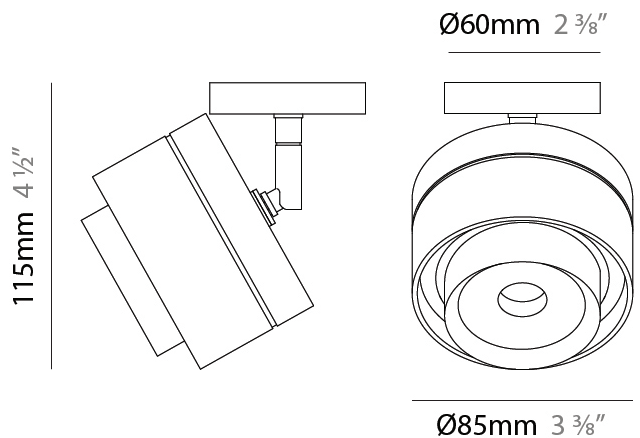

ZOOM SURFACE

A7200015- -

base number   Color   Finish
Temperature   Options

1. To build a product code in our configurator select the specify button on the base model # product page
2. To build a manual product code on this datasheet choose from the options listed below in blue font and add the suffix to the base model #

GENERAL

Series: Zoom
Partner: Letroh
Division: Architectural
Installation: Surface
Product Type: Spots
Mounting Location: Ceiling
Light Distribution: Adjustable / Downlight

PHYSICAL

Aperture Sizes - Downlights: 2"
Shape: Cylinder
Diameter (mm): 85
Diameter (in): 3 3/8"
Height (mm): 115
Height (in): 4 1/2"
Weight (kg): 0.38
Weight (lbs): 0.73
Fixture Finish: WHI / BLK
Fixture Material: Aluminum

ELECTRICAL

Lamp Type: LED (Zhaga Standard)
Input Wattage (W): 14.7
Total Output Wattage (W): 12.7
Dimming: Tri-Mode (Non-Dimming and Phase Dimming (120Vac only) and 0-10V Dimming)
Driver Included: No
Driver Location: Remote
Driver Type: Constant Current - Universal
Driver Class: Class 2
Housing: ENCP3
Input Voltage (V): 120 - 277
Constant Current (MA): 350

LED

Color Temperature (°K): 2700 / 3000
Max. Delivered Lumen (lm): 831 / 878
Nominal Lumen (lm): 1010 / 1068
CRI: >97 CRI
Lamp Life (hrs): 50000

OPTICAL

Optic°: 12 - 46
Adjustability: Tilting and rotating

RATINGS AND CERTIFICATIONS

Certified By: Certified for North American Standards
IP rating: IP20