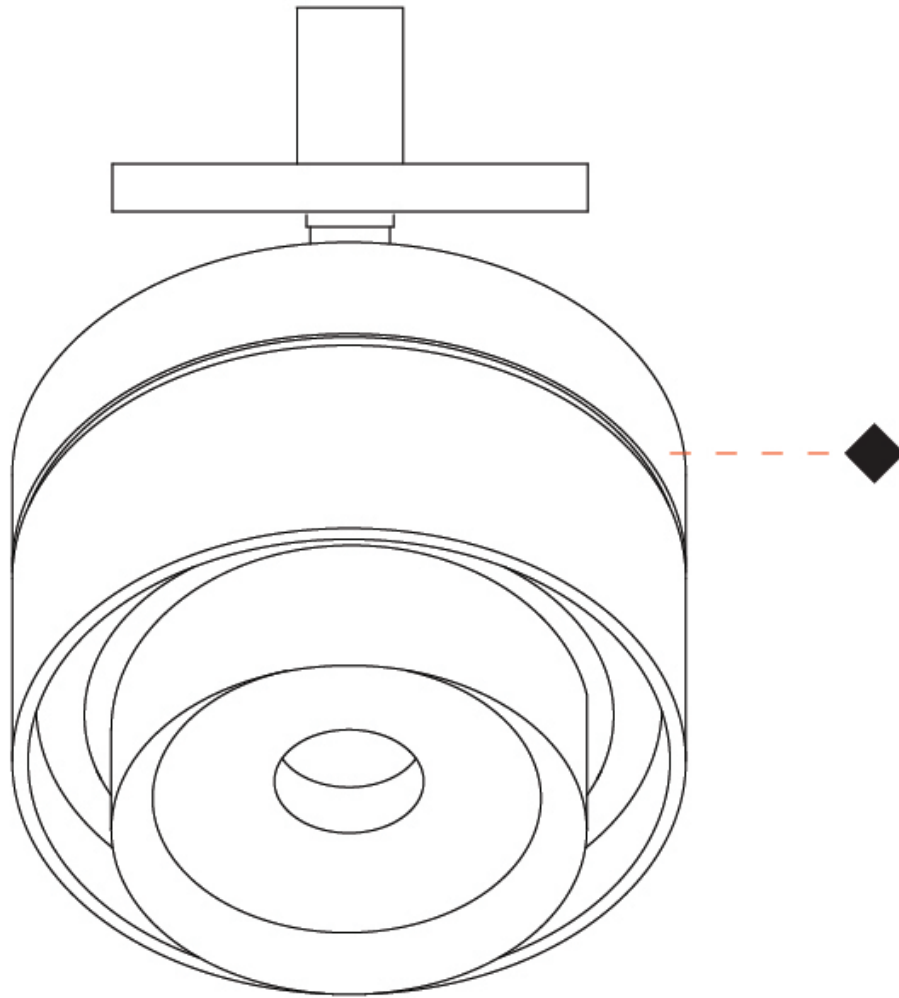

## ZOOM SURFACE

A7200014-

PROJECT \_\_\_\_\_

TYPE \_\_\_\_\_

SPECIFIER \_\_\_\_\_

QUANTITY \_\_\_\_\_

DATE \_\_\_\_\_

A

#### PHYSICAL

Aperture Sizes - Downlights: 2"  
 Shape: Cylinder  
 Diameter (mm): 85  
 Diameter (in): 3 3/8"  
 Height (mm): 115  
 Height (in): 4 1/2"  
 Weight (kg): 0.38  
 Weight (lbs): 0.73  
 Fixture Finish: WHI / BLK  
 Fixture Material: Aluminum