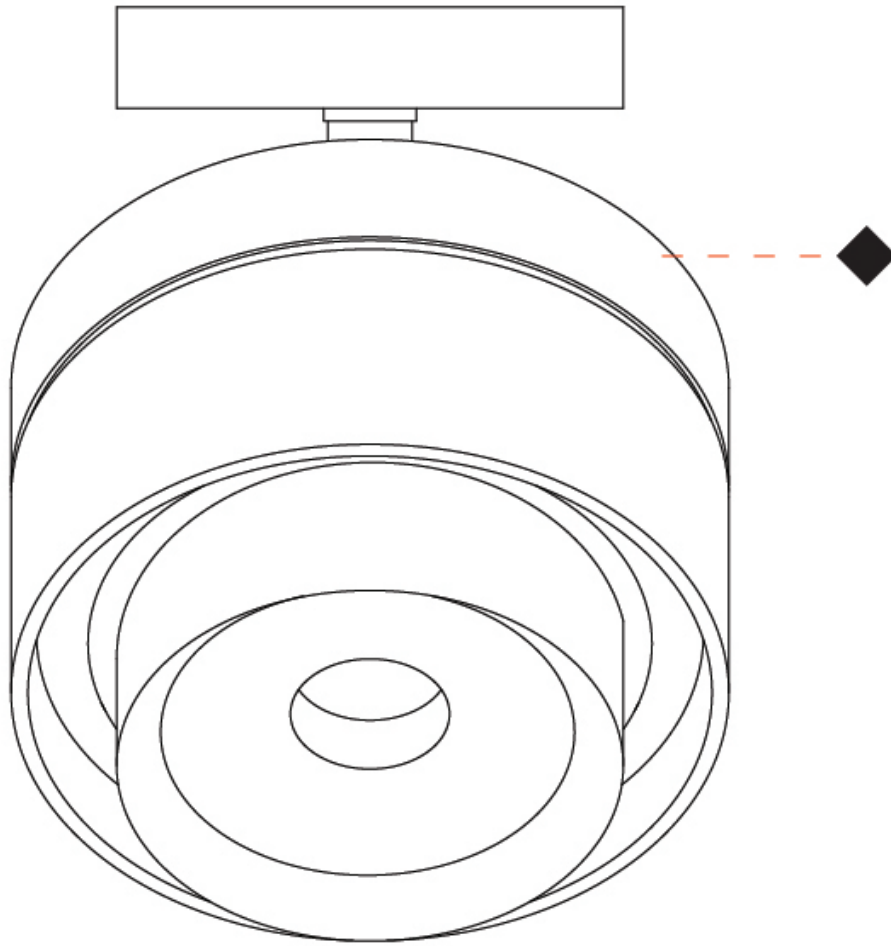

ZOOM SURFACE

A7200015-

PROJECT	_____
TYPE	_____
SPECIFIER	_____
QUANTITY	_____
DATE	_____

A